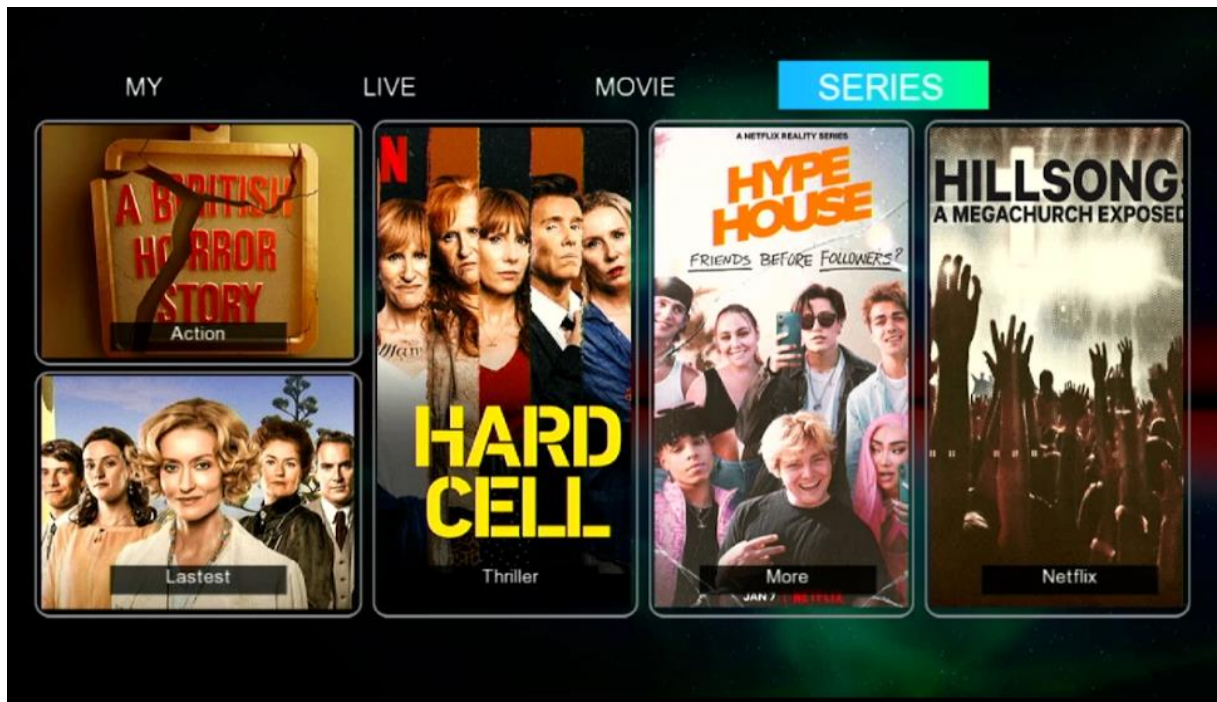

إلى اللقاء في تدوينات اخرى